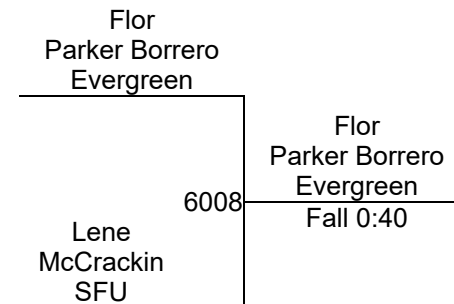

SFU International Open 2024

WOMEN 72 Mat 3

Round 1

Round 2

Round 3

F. Parker Borrero (Evergreen)

1ST

L. McCrackin (SFU)

2ND

B. Lopez (UNAT)

3RD

SFU International Open 2024

WOMEN 76 Round 3 **Mat 4**

Round 1

Shauna Kuebeck Brock WC		Shauna Kuebeck Brock WC
Brydon Switzer Edmonton WC	4007	Fall 0:39

Taebyn Tulp U of Sask		Taebyn Tulp U of Sask
Viktoriya Dovhoruka Evergreen	4008	Fall 2:34