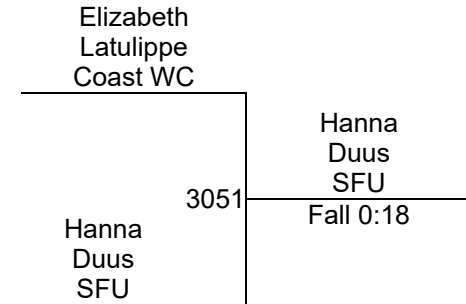

WOMEN 59 Mat 4

SFU International Open 2024

WOMEN 62 Mat 3

SFU International Open 2024

WOMEN 65 Mat 3

Round 1

Round 2

Round 3

H. Duus (SFU)

1ST

A. Lucas (UNAT)

2ND

E. Latulippe (Coast WC)

3RD

SFU International Open 2024

WOMEN 68 Mat 1