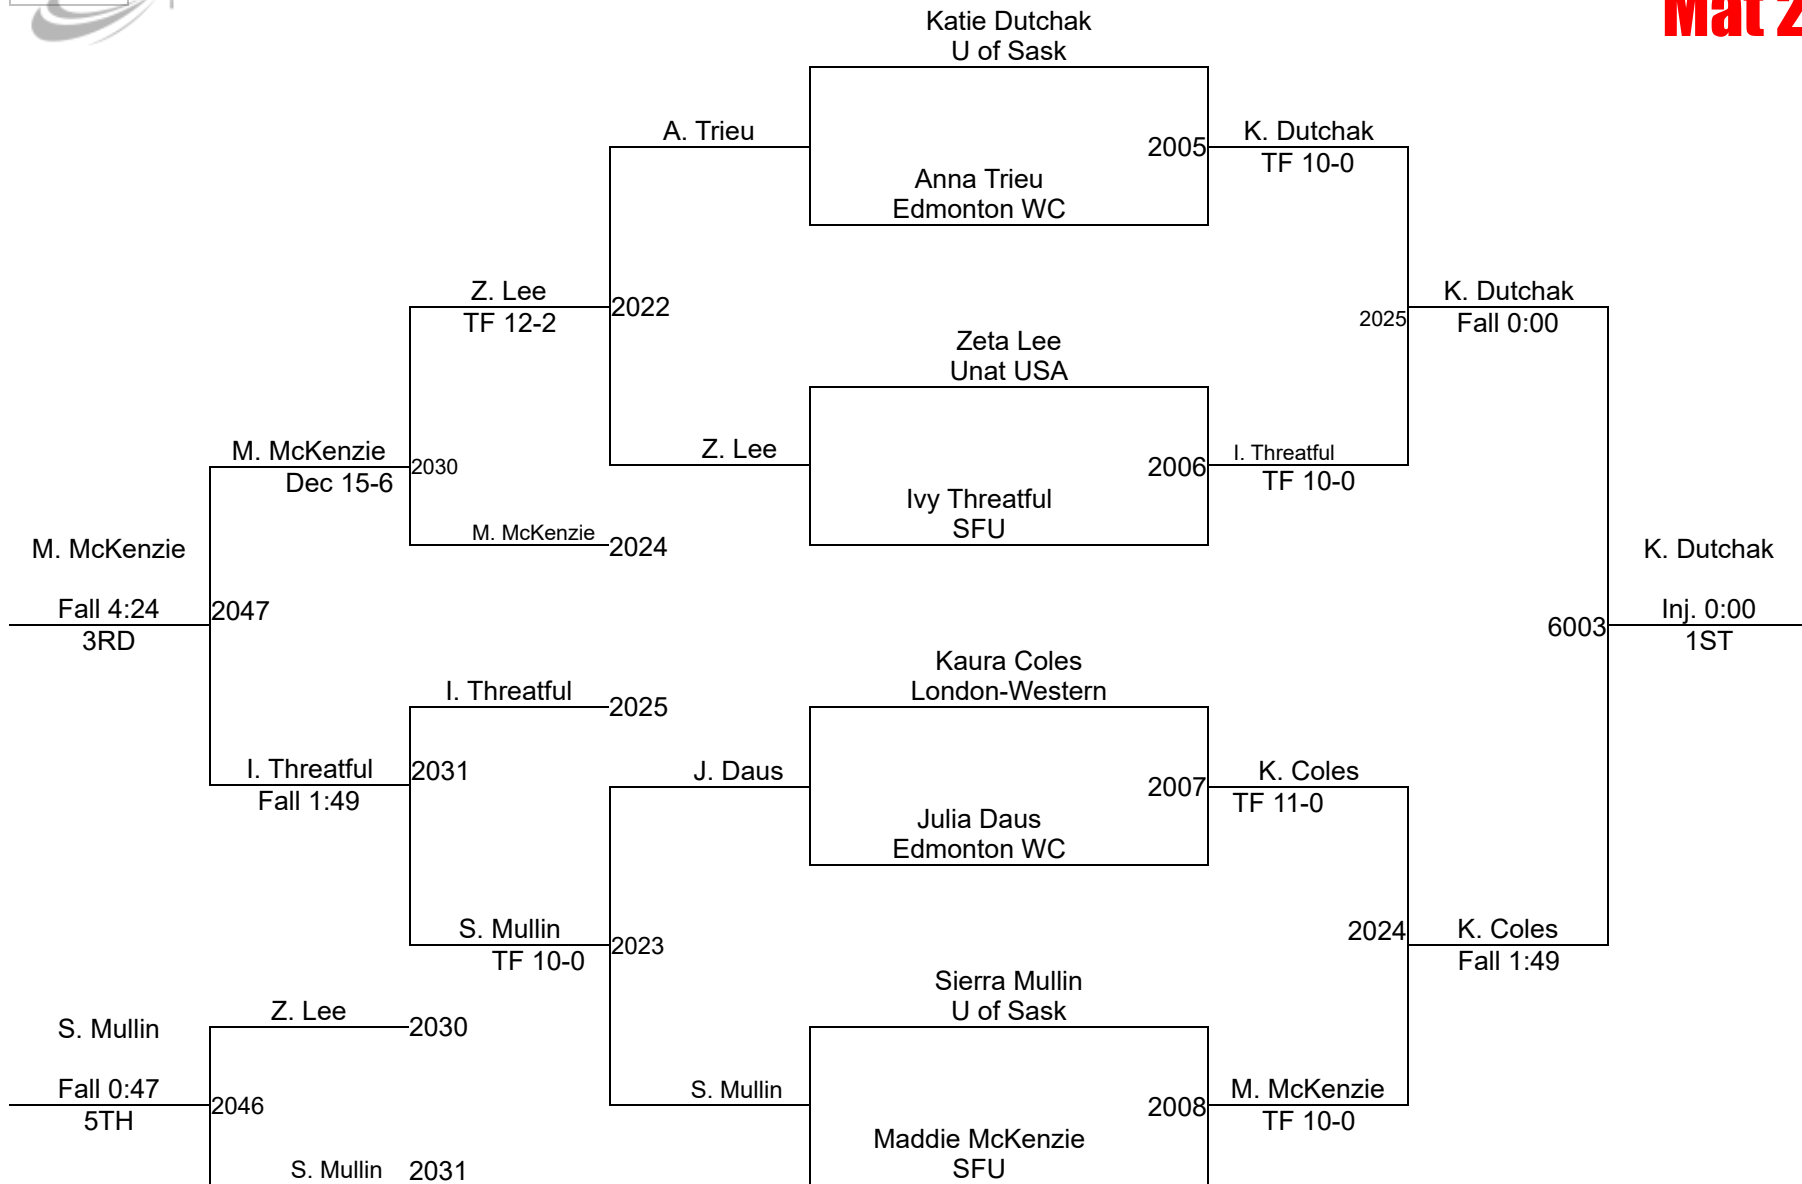

SFU International Open 2024

WOMEN 47
Mat 1

SFU International Open 2024

WOMEN 50 Mat 2

SFU International Open 2024

WOMEN 53 Mat 2

SFU International Open 2024

WOMEN 55
Mat 2