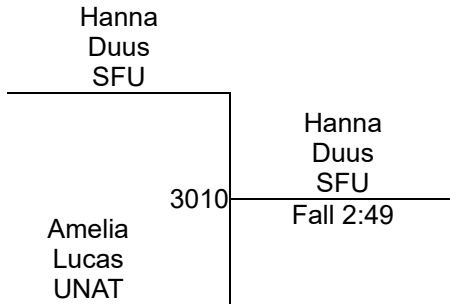

WOMEN 59 Mat 4

SFU International Open 2024

WOMEN 62 Mat 3

SFU International Open 2024

WOMEN 65 Mat 3

Round 1

Round 2

Round 3

H. Duus (SFU)

1ST

A. Lucas (UNAT)

2ND

E. Latulippe (Coast WC)

3RD

SFU International Open 2024

WOMEN 68 Mat 1