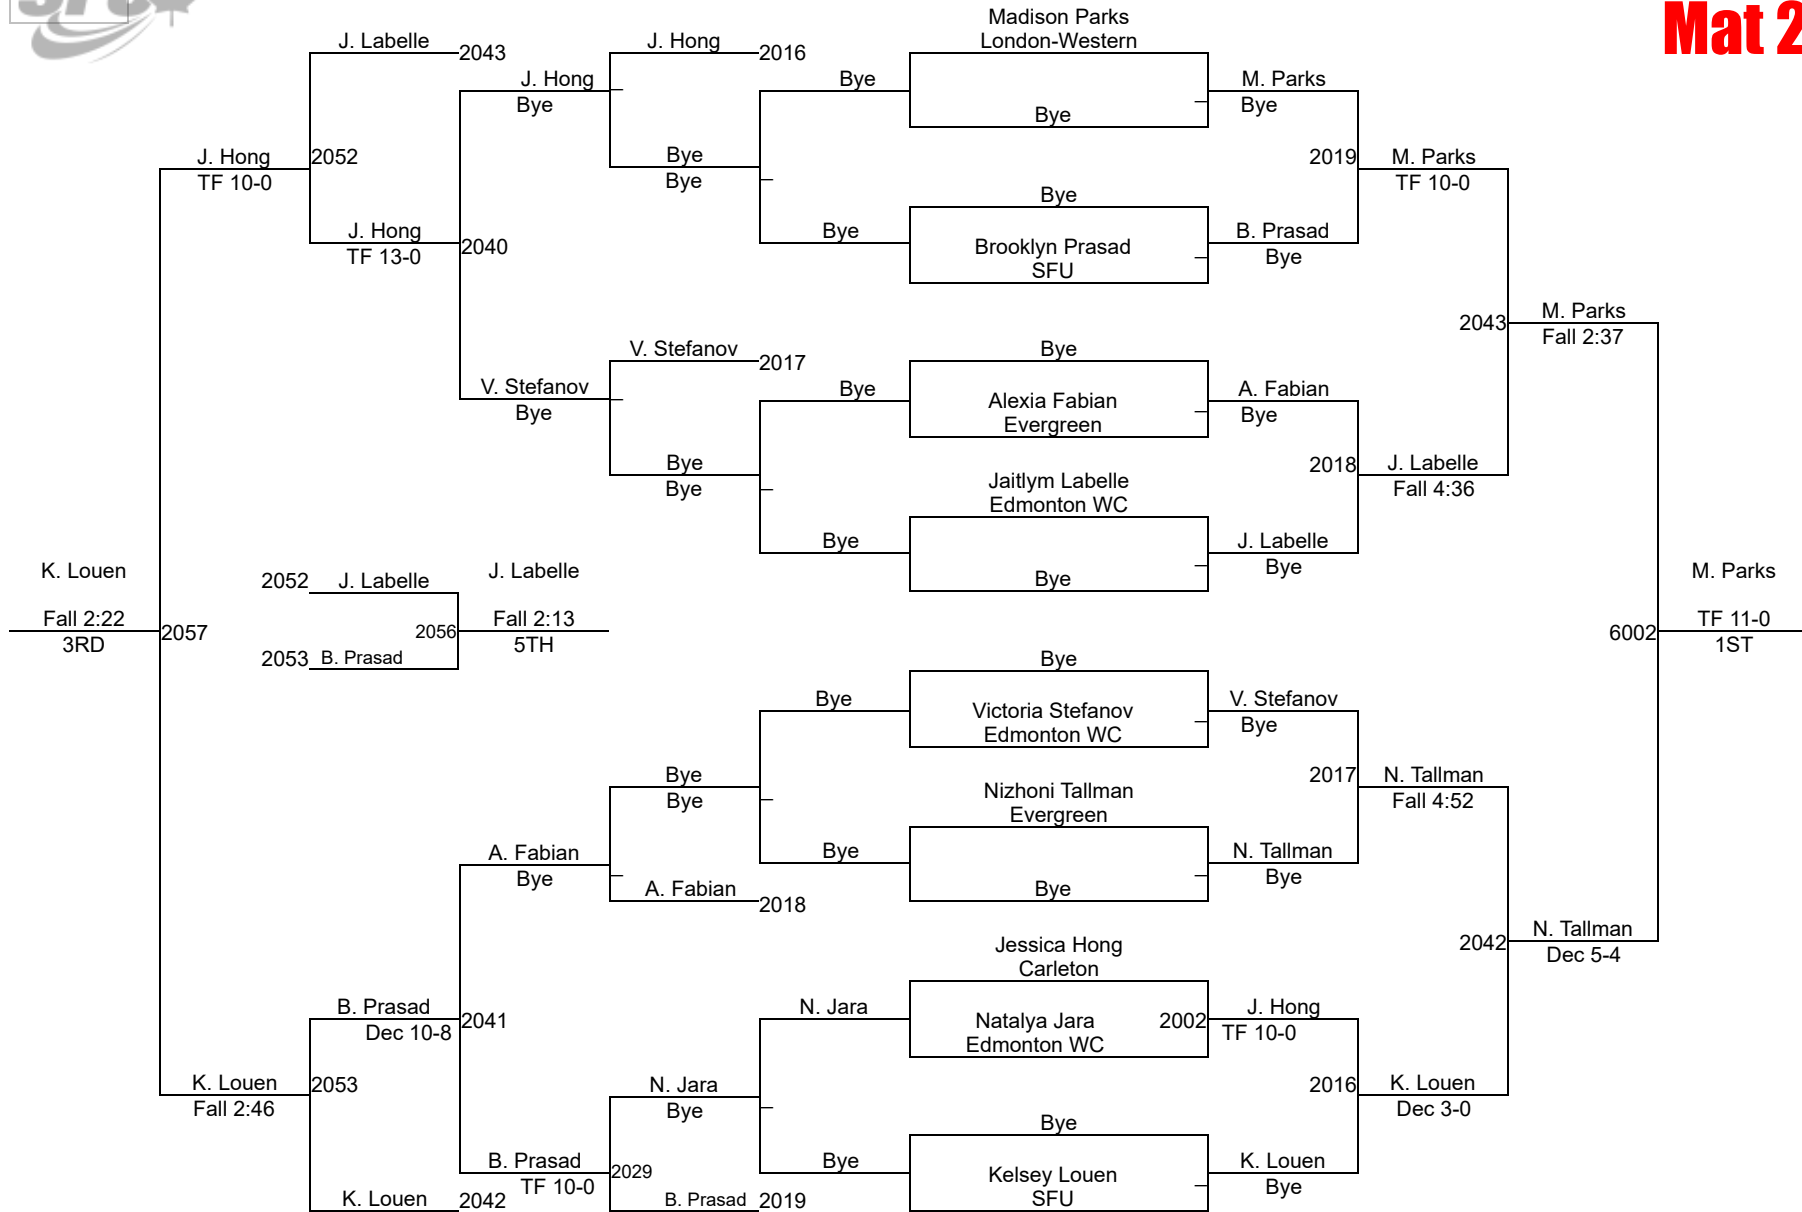

SFU International Open 2024

WOMEN 47
Mat 1

SFU International Open 2024

WOMEN 50 Mat 2

SFU International Open 2024

WOMEN 53 Mat 2

SFU International Open 2024

WOMEN 55
Mat 2