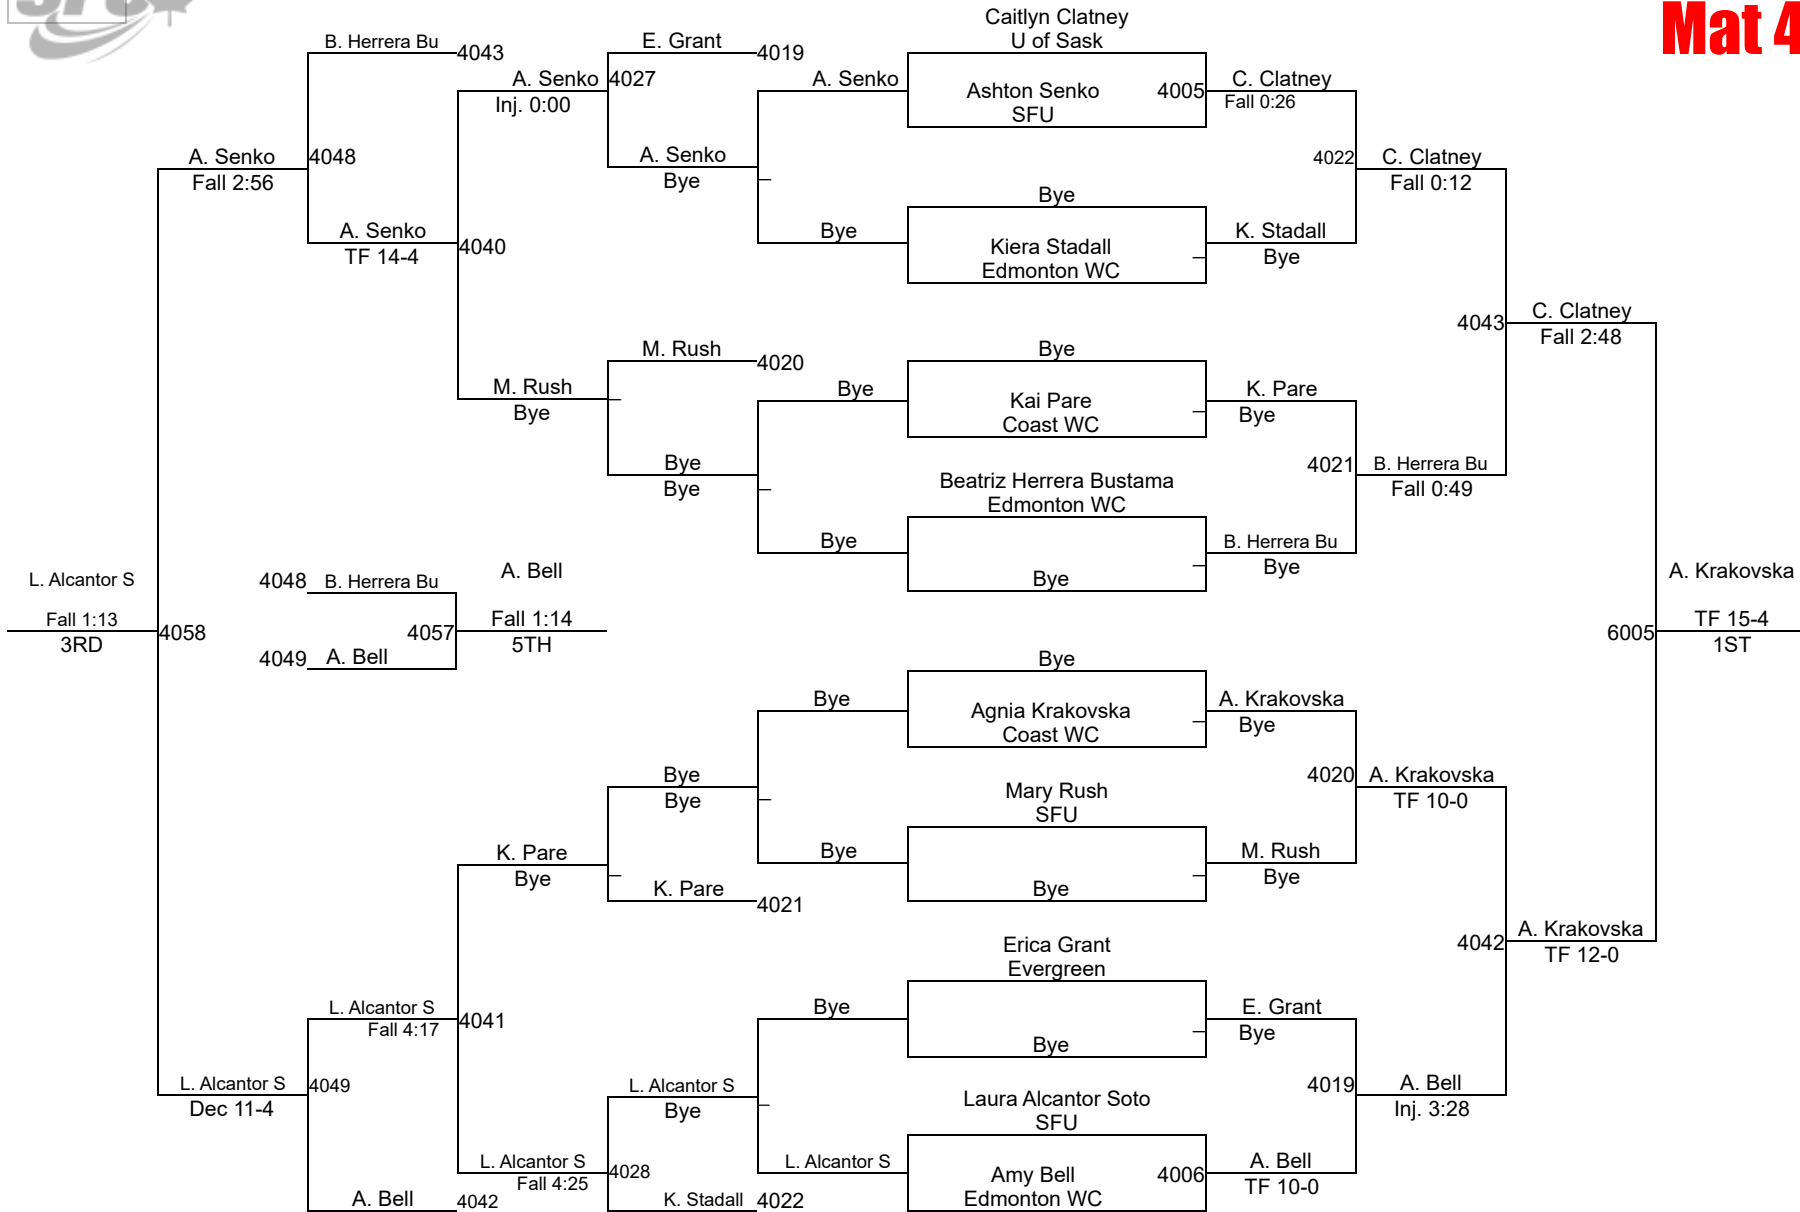

SFU International Open 2024

WOMEN 59 Mat 4