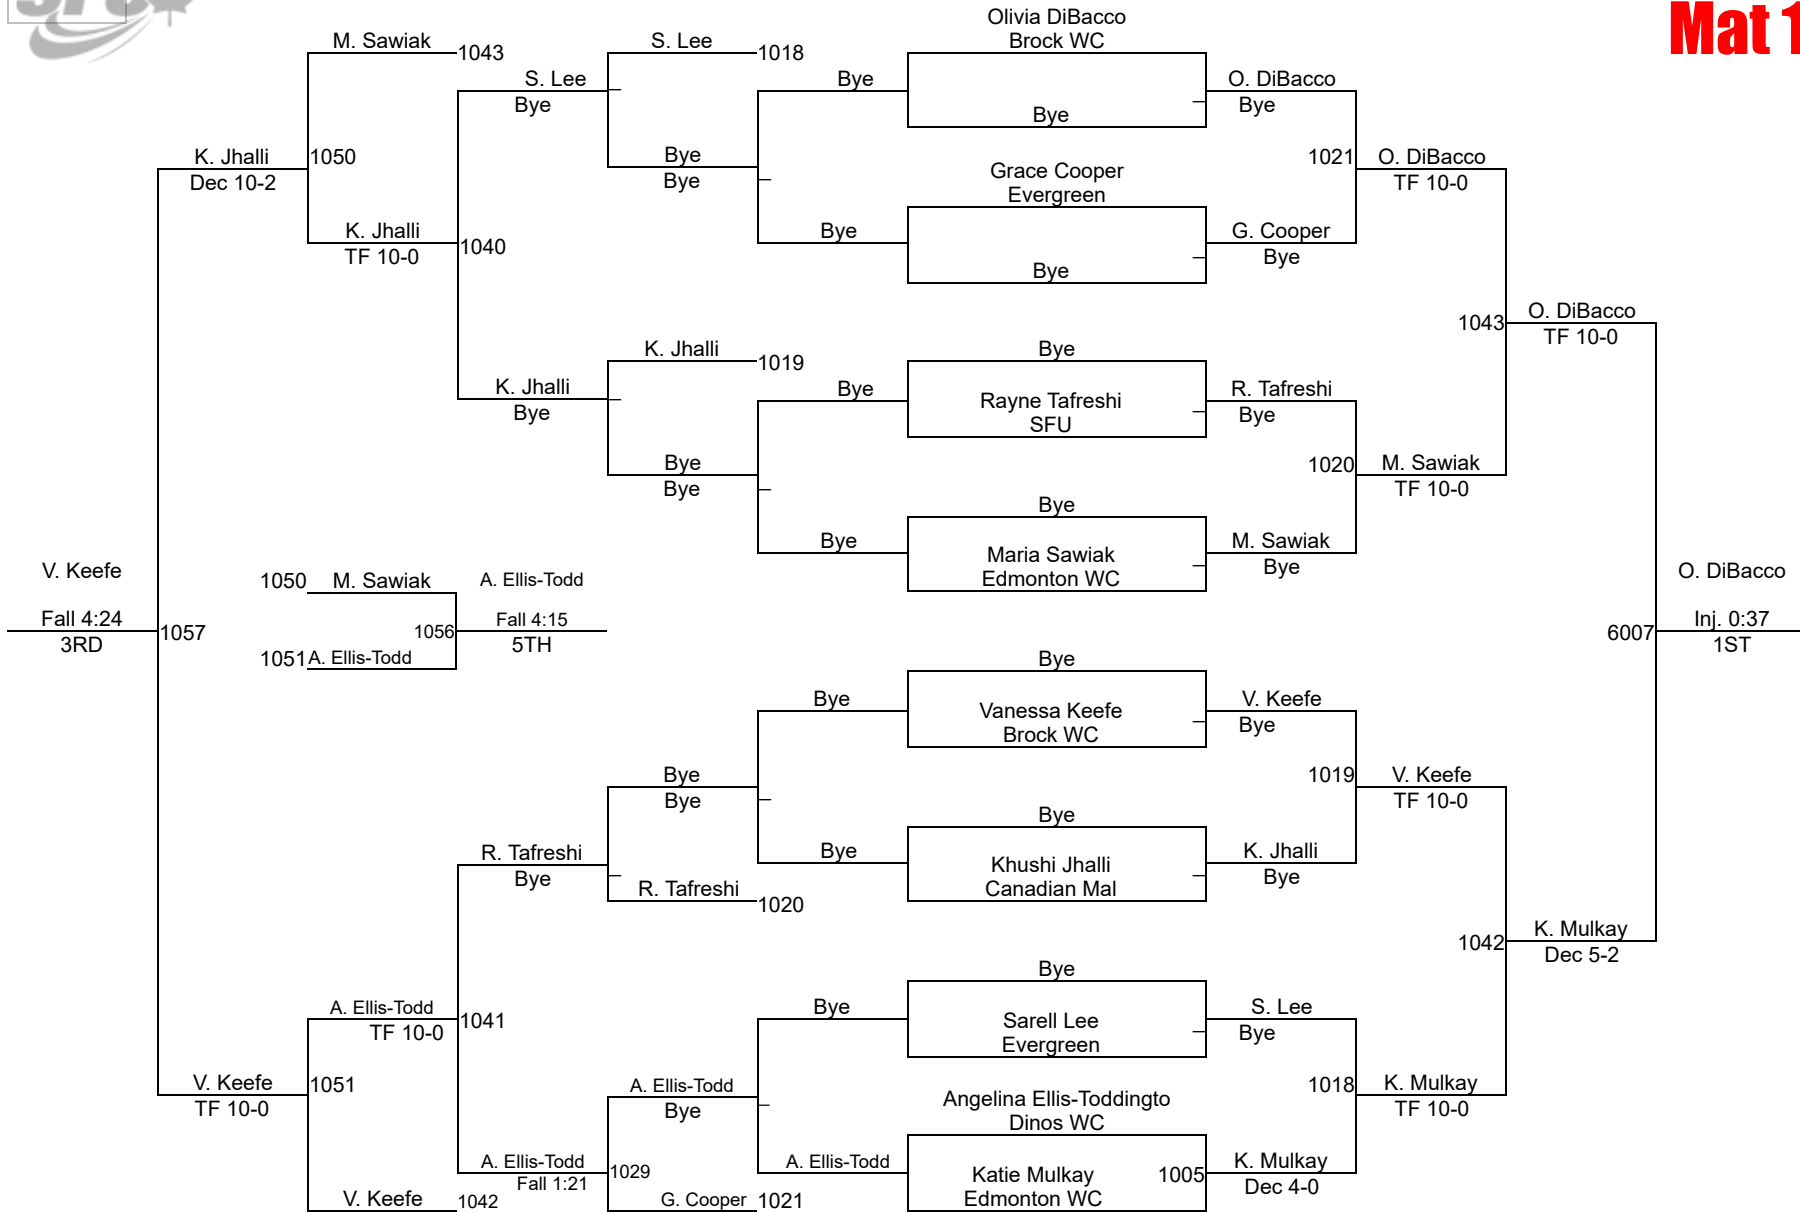

H. Duus (SFU)

1ST

A. Lucas (UNAT)

2ND

E. Latulippe (Coast WC)

3RD

SFU International Open 2024

WOMEN 68 Mat 1