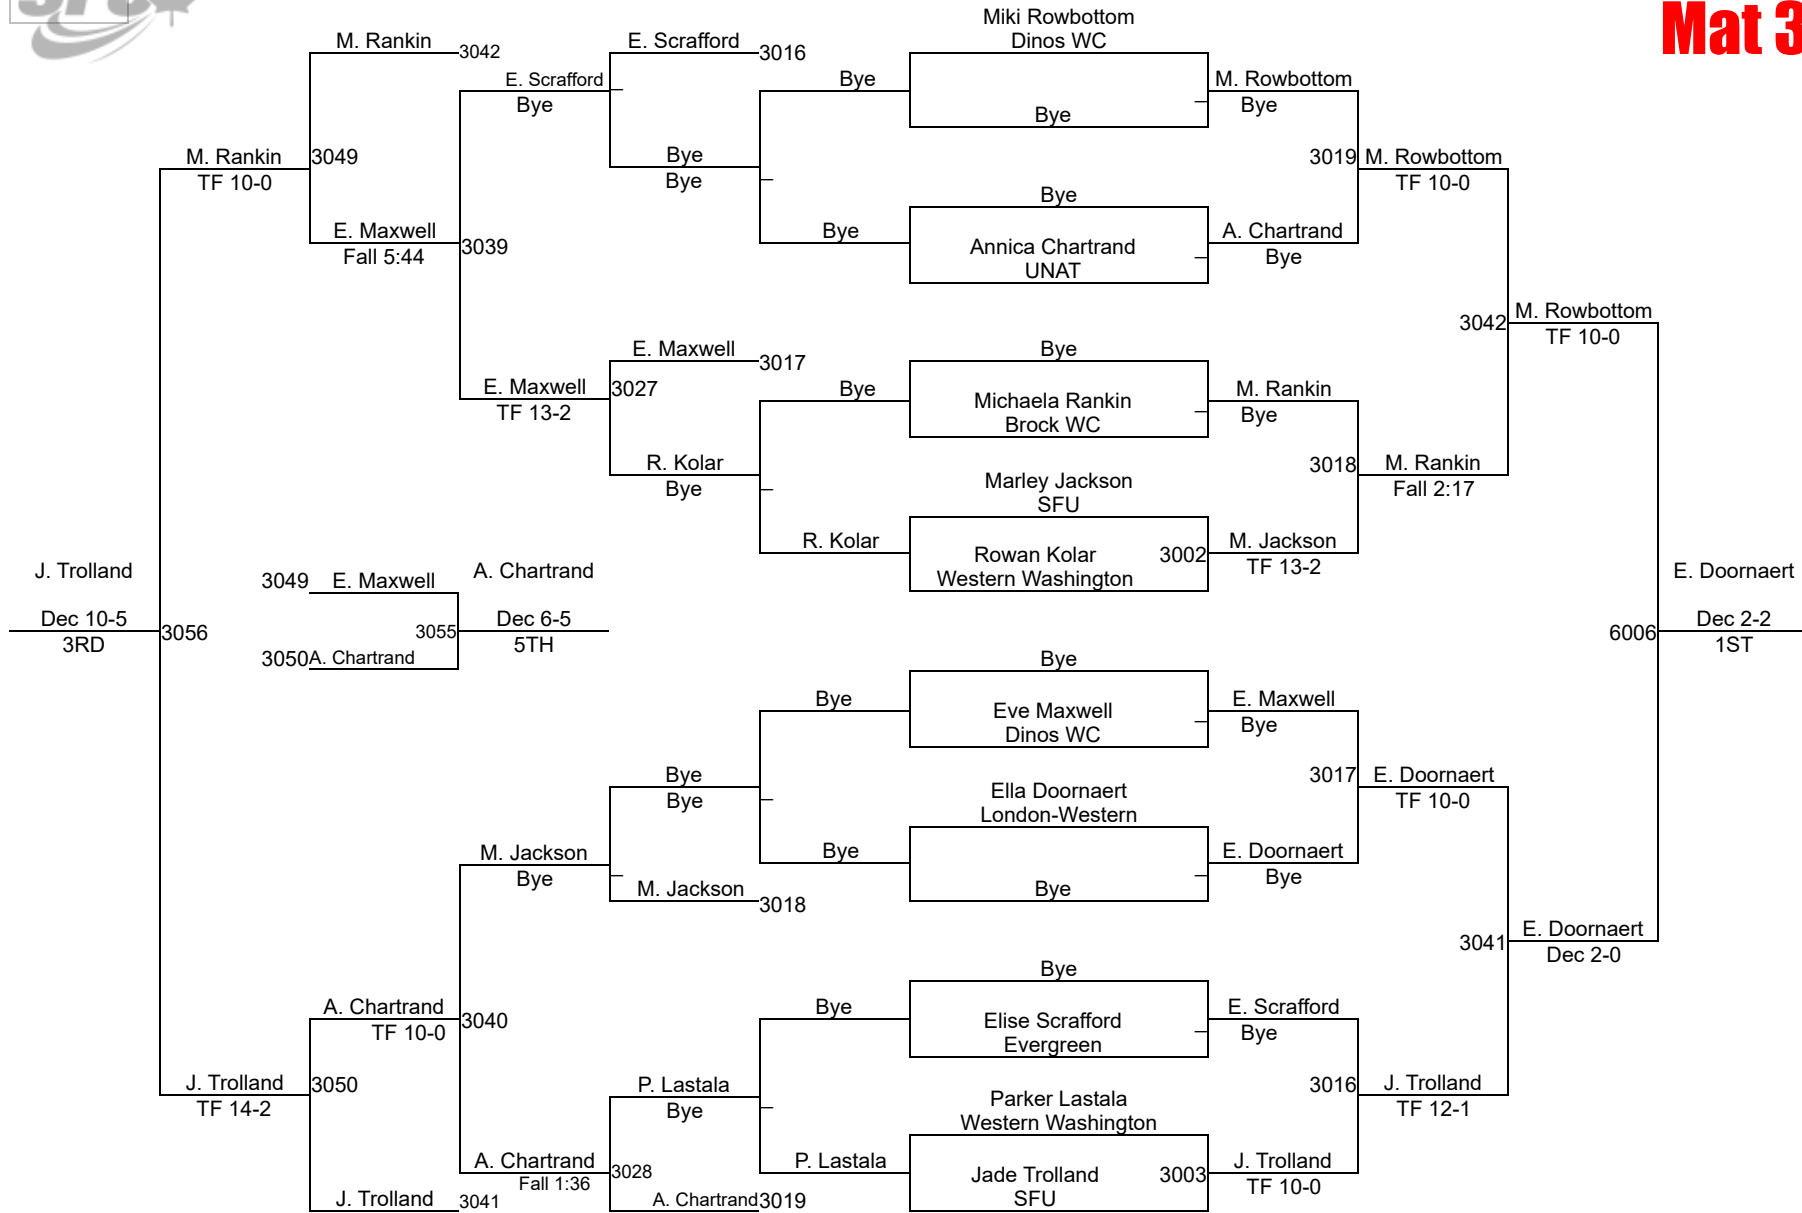

SFU International Open 2024

WOMEN 62 Mat 3