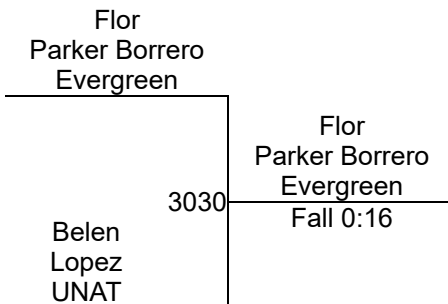

H. Duus (SFU)

1ST

A. Lucas (UNAT)

2ND

E. Latulippe (Coast WC)

3RD

SFU International Open 2024

WOMEN 68 Mat 1

SFU International Open 2024

WOMEN 72 Mat 3

Round 1

Round 2

Round 3

F. Parker Borrero (Evergreen)

1ST

L. McCrackin (SFU)

2ND

B. Lopez (UNAT)

3RD

SFU International Open 2024

WOMEN 76 Round 3 **Mat 4**

Round 1

Shauna Kuebeck Brock WC		Shauna Kuebeck Brock WC
Brydon Switzer Edmonton WC	4007	Fall 0:39

Taebyn Tulp U of Sask		Taebyn Tulp U of Sask
Viktoriya Dovhoruka Evergreen	4008	Fall 2:34